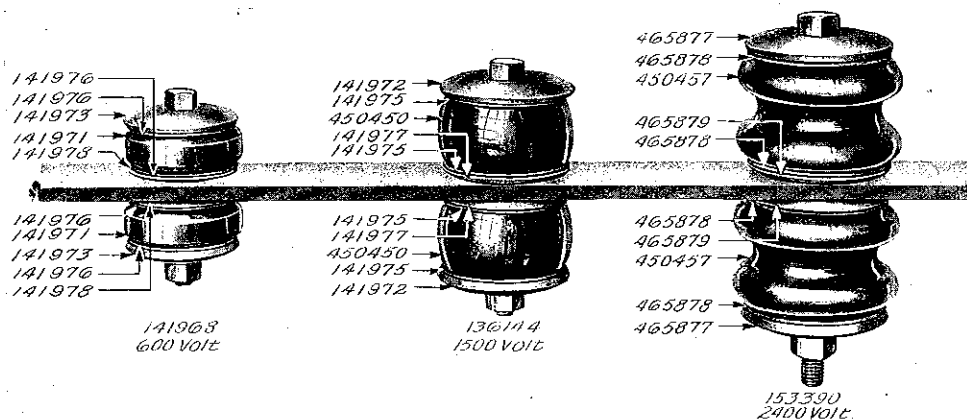

General Electric Company

127 Schenectady, N.Y.

Bulletin No. 54876

PARTS OF 600-, 1500- AND 2400-VOLT PORCELAIN BOLT INSULATORS

NOTE.—Catalog number of complete insulator does not include bolt, nut or lock washer.

Cat. No.	Description
141968	600-VOLT PORCELAIN BOLT INSULATOR for 1/2-in. supporting bolt. Consists of 2 porcelain insulators No. 141971; 2 clamping washers No. 141973; 2 flanged washers No. 141978 and 4 packing washers No. 141976.
141971	Porcelain insulator
141973	Clamping washer
141978	Flanged washer
141976	Packing washer

136144	1500-VOLT PORCELAIN BOLT INSULATOR for 1/2-in. supporting bolt. Consists of 2 porcelain insulators No. 450450; 2 clamping washers No. 141972; 2 flanged washers No. 141977 and 4 packing washers No. 141975.
450450	Porcelain insulator
141972	Clamping washer
141977	Flanged washer
141975	Packing washer
153390	2400-VOLT PORCELAIN BOLT INSULATOR for 5/8-in. supporting bolt. Consists of 2 porcelain insulators No. 450457; 2 clamping washers No. 465877; 2 flanged washers No. 465879 and 4 packing washers No. 465878.
450457	Porcelain insulator
465877	Clamping washer
465879	Flanged washer
465878	Packing washer