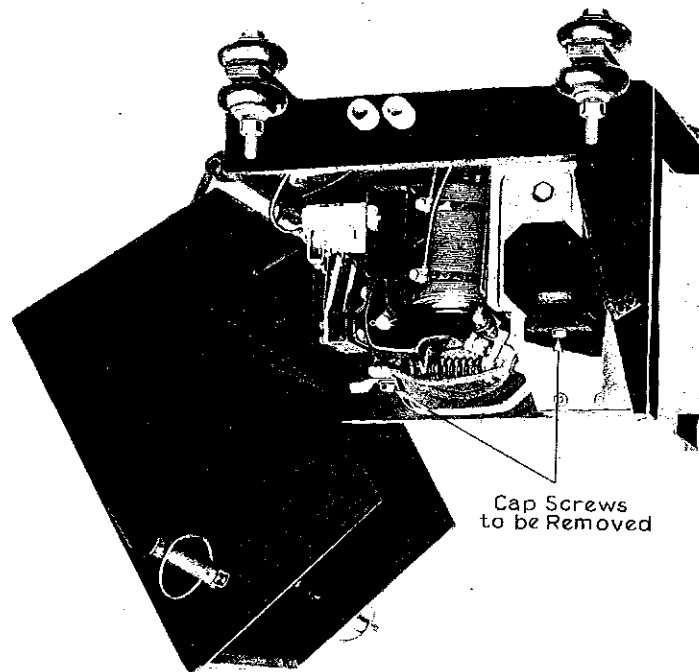

# REMOVAL OF ARC CHUTE

from  
Type DB Line Breakers

Type DB-976-A Line Breaker

The Arc Chute of the Type DB-976-7-8-9-80-81 Line Breakers is removed by taking out three hexagonal head cap screws and drawing the Arc Chute out of the box. This leaves the contact tips exposed and accessible for replacement or adjustment and at the same time enables the Arc Chute to be taken apart and any part easily replaced.

#### To Remove the Arc Chute:

- (1) Drop the swinging cover of the line breaker box.
- (2) Remove the three hexagonal head cap screws, one holding the connection strip to the frame and the other two holding the Arc Chute to the right- and left-hand feeder blocks, as shown in the illustration.
- (3) Loosen the Arc Chute by moving it up and down several times and draw it out of the line breaker box. The Arc Chute may stick at first due to the paint on the metal parts but it will come out easily after the first two or three times.

For tightening the cap screws holding the contact tips, it is suggested that Cat. No. 223814 socket wrench or its equivalent be used. This is a long handle socket wrench and can be used to tighten the cap screws without removing the Arc Chute if desired. The contact tips may be fastened in position more securely and good contact insured with such a wrench, because by its use the screws may be tightened to a greater degree.