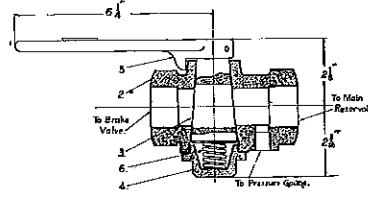

DRAIN COCKS.

SPECIAL COCKS.

½" Drain Cock.

¾" Drain Cock.

1" Brake Valve Isolating Cock.

¾" Male Cock.

Ref. No.	½" Drain Cock			¾" Drain Cock			1" Brake Valve Isolating Cock			¾" Male Cock						
	Piece No.	PRICE			Piece No.	PRICE			Piece No.	PRICE			Piece No.	PRICE		
Complete	581	£	s.	d.	1163	£	s.	d.	555	£	s.	d.	540	£	s.	d.
2 Body	3656				1164				3490				3390			
3 Plug	3391				1149				3428				3391			
4 Cap	3395				Nut 1150 Washer 1151				3436				3395			
5 Handle	3392				—				3491				3392			
6 Spring	3394				—				2425				3394			

Orders should state piece number and name of part.

DIAPHRAGM COCKS

Ref. No.	1" Diaphragm Cock				$\frac{3}{4}$ " Diaphragm Cock with optional $\frac{1}{8}$ " Vent in Cover				$\frac{1}{2}$ " Diaphragm Cock				
		Piece No.	PRICE			Piece No.	PRICE			Piece No.	PRICE		
			£	s.	d.		£	s.	d.		£	s.	d.
Complete	C3082				C1252				C1251				
2 Body	C3092				C1242				C1234				
3 Diaphragm	C3093				86582				C1919				
4 Disc	C3094				C1246				C1245				
5 Cover	C3095				C1253				C1240				
6 Stem	C3096				C1241				C1241				
7 Tee Handle	C3097				C1244				C1244				
8 $\frac{3}{8}$ " x $\frac{1}{8}$ " Cap Screw .. .	—				C1250				C1250				
8 $\frac{1}{2}$ " x $1\frac{1}{8}$ " Bolt and Nut .. .	C3091				—				—				