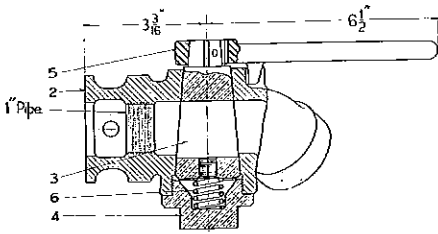

1936.

ANGLE COCKS

**A.R. Angle Cock
and
A.L. Angle Cock.**

Bent Cock.

**Bent Cock
with Side Handle.**

Ref. No.	1" A.R. Angle Cock (Right Hand as shown)				1" A.L. Angle Cock (Left Hand opposite to shown)				1" Bent Cock (Right Hand as shown)			
	Piece No.	PRICE			Piece No.	PRICE			Piece No.	PRICE		
		£	s.	d.		£	s.	d.		£	s.	d.
Complete	C2436				C2322				547			
2 Body	C2435				C2318				3440			
3 Plug	C2320				C2320				3428			
4 Cap	C2319				C2319				3436			
5 Handle	C2441				C2321				3450			
6 Spring	2425				2425				2425			

Ref. No.	1" Bent Cock (Left Hand opposite to shown)				3/4" Bent Cock (Right Hand as shown)				1" Bent Cock (with Side Handle)			
	Piece No.	PRICE			Piece No.	PRICE			Piece No.	PRICE		
		£	s.	d.		£	s.	d.		£	s.	d.
Complete	556				544				915			
2 Body	3493				3420				3422			
3 Plug	3428				3411				3428			
4 Cap	3436				3414				3436			
5 Handle	3450				3421				3424			
6 Spring	2425				3394				2425			

CUT OUT COCKS (Closed in Line of Pipe)

Ref. No.	1" Cock (Right Hand as shown)				1" Cock (Left Hand opposite to shown)				3/4" Cock (Right Hand as shown)				1/2" Cock (Right Hand as shown)			
	Piece No.	PRICE			Piece No.	PRICE			Piece No.	PRICE			Piece No.	PRICE		
		£	s.	d.		£	s.	d.		£	s.	d.		£	s.	d.
Complete	546				578				543				542			
2 Body	3435				3448				3410				3400			
3 Plug	3428				3428				3411				3401			
4 Cap	3436				3436				3414				3395			
5 Handle	3439				3439				3412				3402			
6 Spring	2425				2425				3394				3394			

Ref. No.	¾" Cock			with ¾" Cock Side Vent			¼" Cock					
	Piece No.	PRICE			Piece No.	PRICE			Piece No.	PRICE		
Complete	541	£	s.	d.	C3085	£	s.	d.	823	£	s.	d.
2 Body	3400				C3086				6200			
3 Plug	3401				C3087				3391			
4 Cap	3395				3395				3395			
5 Handle	C3088				C3088				3392			
6 Spring	3394				3394				3394			