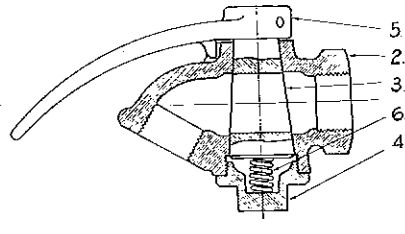

1936.

ANGLE COCKS

**A.R. Angle Cock
and
A.L. Angle Cock.**

Bent Cock.

**Bent Cock
with Side Handle.**

Ref. No.	1" A.R. Angle Cock (Right Hand as shown)				1" A.L. Angle Cock (Left Hand opposite to shown)				1" Bent Cock (Right Hand as shown)			
	Piece No.	PRICE			Piece No.	PRICE			Piece No.	PRICE		
		£	s.	d.		£	s.	d.		£	s.	d.
Complete	C2436				C2322				547			
2 Body	C2435				C2318				3440			
3 Plug	C2320				C2320				3428			
4 Cap	C2319				C2319				3436			
5 Handle	C2441				C2321				3450			
6 Spring	2425				2425				2425			

Ref. No.	1" Bent Cock (Left Hand opposite to shown)				3/4" Bent Cock (Right Hand as shown)				1" Bent Cock (with Side Handle)			
	Piece No.	PRICE			Piece No.	PRICE			Piece No.	PRICE		
		£	s.	d.		£	s.	d.		£	s.	d.
Complete	556				544				915			
2 Body	3493				3420				3422			
3 Plug	3428				3411				3428			
4 Cap	3436				3414				3436			
5 Handle	3450				3421				3424			
6 Spring	2425				3394				2425			

CUT OUT COCKS (Closed in Line of Pipe)

Ref. No.	1" Cock (Right Hand as shown)				1" Cock (Left Hand opposite to shown)				3/4" Cock (Right Hand as shown)				1/2" Cock (Right Hand as shown)			
	Piece No.	PRICE			Piece No.	PRICE			Piece No.	PRICE			Piece No.	PRICE		
		£	s.	d.		£	s.	d.		£	s.	d.		£	s.	d.
Complete	546				578				543				542			
2 Body	3435				3448				3410				3400			
3 Plug	3428				3428				3411				3401			
4 Cap	3436				3436				3414				3395			
5 Handle	3439				3439				3412				3402			
6 Spring	2425				2425				3394				3394			

Ref. No.	¾" Cock			with ¾" Cock Side Vent			¼" Cock					
	Piece No.	PRICE			Piece No.	PRICE			Piece No.	PRICE		
Complete	541	£	s.	d.	C3085	£	s.	d.	823	£	s.	d.
2 Body	3400				C3086				6200			
3 Plug	3401				C3087				3391			
4 Cap	3395				3395				3395			
5 Handle	C3088				C3088				3392			
6 Spring	3394				3394				3394			