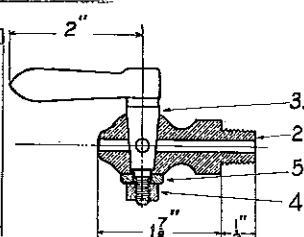

¾" Drain Cock.