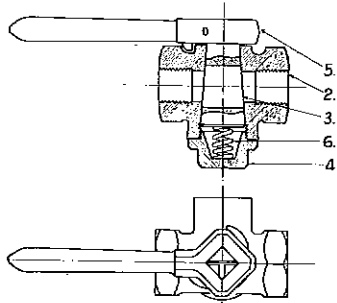

Ref. No.	¾" Cock			with ¾" Cock Side Vent			¼" Cock					
	Piece No.	PRICE			Piece No.	PRICE			Piece No.	PRICE		
Complete	541	£	s.	d.	C3085	£	s.	d.	823	£	s.	d.
2 Body	3400				C3086				6200			
3 Plug	3401				C3087				3391			
4 Cap	3395				3395				3395			
5 Handle	C3088				C3088				3392			
6 Spring	3394				3394				3394			

DRAIN COCKS.

SPECIAL COCKS.

½" Drain Cock.

¾" Drain Cock.

1" Brake Valve Isolating Cock.

¾" Male Cock.

Ref. No.	½" Drain Cock			¾" Drain Cock			1" Brake Valve Isolating Cock			¾" Male Cock						
	Piece No.	PRICE			Piece No.	PRICE			Piece No.	PRICE			Piece No.	PRICE		
Complete	581	£	s.	d.	1163	£	s.	d.	555	£	s.	d.	540	£	s.	d.
2 Body	3656				1164				3490				3390			
3 Plug	3391				1149				3428				3391			
4 Cap	3395				Nut 1150 Washer 1151				3436				3395			
5 Handle	3392				—				3491				3392			
6 Spring	3394				—				2425				3394			

Orders should state piece number and name of part.

DIAPHRAGM COCKS

Ref. No.	1" Diaphragm Cock				$\frac{3}{4}$ " Diaphragm Cock with optional $\frac{1}{8}$ " Vent in Cover				$\frac{1}{2}$ " Diaphragm Cock				
		Piece No.	PRICE			Piece No.	PRICE			Piece No.	PRICE		
			£	s.	d.		£	s.	d.		£	s.	d.
Complete	C3082				C1252				C1251				
2 Body	C3092				C1242				C1234				
3 Diaphragm	C3093				86582				C1919				
4 Disc	C3094				C1246				C1245				
5 Cover	C3095				C1253				C1240				
6 Stem	C3096				C1241				C1241				
7 Tee Handle	C3097				C1244				C1244				
8 $\frac{3}{8}$ " x $\frac{1}{8}$ " Cap Screw .. .	—				C1250				C1250				
8 $\frac{1}{2}$ " x $1\frac{1}{8}$ " Bolt and Nut .. .	C3091				—				—				

THREE WAY COCKS

Ref. No.	1" Three Way*				$\frac{3}{4}$ " Three Way*				$\frac{1}{2}$ " Three Way*				
		Piece No.	PRICE			Piece No.	PRICE			Piece No.	PRICE		
			£	s.	d.		£	s.	d.		£	s.	d.
Complete	6150				616				874				
2 Body	6175				3404				6420				
3 Plug	6176				3405				6421				
4 Cap	3436				3414				3395				
5 Handle	3439				3412				3402				
6 Spring	2425				3394				3394				