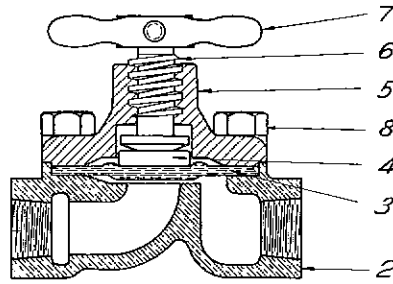

Ref. No.	¾" Cock			with ¾" Cock Side Vent			¼" Cock					
	Piece No.	PRICE			Piece No.	PRICE			Piece No.	PRICE		
Complete	541	£	s.	d.	C3085	£	s.	d.	823	£	s.	d.
2 Body	3400				C3086				6200			
3 Plug	3401				C3087				3391			
4 Cap	3395				3395				3395			
5 Handle	C3088				C3088				3392			
6 Spring	3394				3394				3394			

DRAIN COCKS.

SPECIAL COCKS.

½" Drain Cock.

¾" Drain Cock.

1" Brake Valve Isolating Cock.

¾" Male Cock.

Ref. No.	½" Drain Cock			¾" Drain Cock			1" Brake Valve Isolating Cock			¾" Male Cock						
	Piece No.	PRICE			Piece No.	PRICE			Piece No.	PRICE			Piece No.	PRICE		
Complete	581	£	s.	d.	1163	£	s.	d.	555	£	s.	d.	540	£	s.	d.
2 Body	3656				1164				3490				3390			
3 Plug	3391				1149				3428				3391			
4 Cap	3395				Nut 1150 Washer 1151				3436				3395			
5 Handle	3392				—				3491				3392			
6 Spring	3394				—				2425				3394			

Orders should state piece number and name of part.

DIAPHRAGM COCKS

Ref. No.	1" Diaphragm Cock				$\frac{3}{4}$ " Diaphragm Cock with optional $\frac{1}{8}$ " Vent in Cover				$\frac{1}{2}$ " Diaphragm Cock				
		Piece No.	PRICE			Piece No.	PRICE			Piece No.	PRICE		
			£	s.	d.		£	s.	d.		£	s.	d.
Complete	C3082				C1252				C1251				
2 Body	C3092				C1242				C1234				
3 Diaphragm	C3093				86582				C1919				
4 Disc	C3094				C1246				C1245				
5 Cover	C3095				C1253				C1240				
6 Stem	C3096				C1241				C1241				
7 Tee Handle	C3097				C1244				C1244				
8 $\frac{3}{8}$ " x $\frac{1}{8}$ " Cap Screw .. .	—				C1250				C1250				
8 $\frac{1}{2}$ " x $1\frac{1}{8}$ " Bolt and Nut .. .	C3091				—				—				