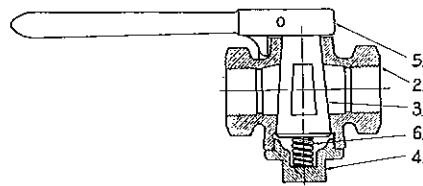

1936.

ANGLE COCKS

**A.R. Angle Cock
and
A.L. Angle Cock.**

Bent Cock.

**Bent Cock
with Side Handle.**

Ref. No.	1" A.R. Angle Cock (Right Hand as shown)				1" A.L. Angle Cock (Left Hand opposite to shown)				1" Bent Cock (Right Hand as shown)			
	Piece No.	PRICE			Piece No.	PRICE			Piece No.	PRICE		
		£	s.	d.		£	s.	d.		£	s.	d.
Complete	C2436				C2322				547			
2 Body	C2435				C2318				3440			
3 Plug	C2320				C2320				3428			
4 Cap	C2319				C2319				3436			
5 Handle	C2441				C2321				3450			
6 Spring	2425				2425				2425			

Ref. No.	1" Bent Cock (Left Hand opposite to shown)				3/4" Bent Cock (Right Hand as shown)				1" Bent Cock (with Side Handle)			
	Piece No.	PRICE			Piece No.	PRICE			Piece No.	PRICE		
		£	s.	d.		£	s.	d.		£	s.	d.
Complete	556				544				915			
2 Body	3493				3420				3422			
3 Plug	3428				3411				3428			
4 Cap	3436				3414				3436			
5 Handle	3450				3421				3424			
6 Spring	2425				3394				2425			

CUT OUT COCKS (Closed in Line of Pipe)

Ref. No.	1" Cock (Right Hand as shown)				1" Cock (Left Hand opposite to shown)				3/4" Cock (Right Hand as shown)				1/2" Cock (Right Hand as shown)			
	Piece No.	PRICE			Piece No.	PRICE			Piece No.	PRICE			Piece No.	PRICE		
		£	s.	d.		£	s.	d.		£	s.	d.		£	s.	d.
Complete	546				578				543				542			
2 Body	3435				3448				3410				3400			
3 Plug	3428				3428				3411				3401			
4 Cap	3436				3436				3414				3395			
5 Handle	3439				3439				3412				3402			
6 Spring	2425				2425				3394				3394			