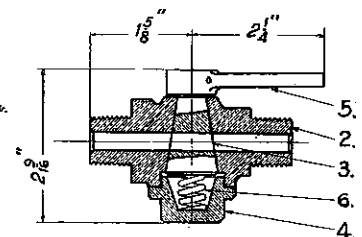

Ref. No.	¾" Cock			with ¾" Cock Side Vent			¼" Cock					
	Piece No.	PRICE			Piece No.	PRICE			Piece No.	PRICE		
Complete	541	£	s.	d.	C3085	£	s.	d.	823	£	s.	d.
2 Body	3400				C3086				6200			
3 Plug	3401				C3087				3391			
4 Cap	3395				3395				3395			
5 Handle	C3088				C3088				3392			
6 Spring	3394				3394				3394			

DRAIN COCKS.

SPECIAL COCKS.

½" Drain Cock.

¾" Drain Cock.

1" Brake Valve Isolating Cock.

¾" Male Cock.

Ref. No.	½" Drain Cock			¾" Drain Cock			1" Brake Valve Isolating Cock			¾" Male Cock						
	Piece No.	PRICE			Piece No.	PRICE			Piece No.	PRICE			Piece No.	PRICE		
Complete	581	£	s.	d.	1163	£	s.	d.	555	£	s.	d.	540	£	s.	d.
2 Body	3656				1164				3490				3390			
3 Plug	3391				1149				3428				3391			
4 Cap	3395				Nut 1150 Washer 1151				3436				3395			
5 Handle	3392				—				3491				3392			
6 Spring	3394				—				2425				3394			

Orders should state piece number and name of part.

DIAPHRAGM COCKS

Ref. No.	1" Diaphragm Cock				$\frac{3}{4}$ " Diaphragm Cock with optional $\frac{1}{8}$ " Vent in Cover				$\frac{1}{2}$ " Diaphragm Cock				
		Piece No.	PRICE			Piece No.	PRICE			Piece No.	PRICE		
			£	s.	d.		£	s.	d.		£	s.	d.
Complete	C3082				C1252				C1251				
2 Body	C3092				C1242				C1234				
3 Diaphragm	C3093				86582				C1919				
4 Disc	C3094				C1246				C1245				
5 Cover	C3095				C1253				C1240				
6 Stem	C3096				C1241				C1241				
7 Tee Handle	C3097				C1244				C1244				
8 $\frac{3}{8}$ " x $\frac{1}{8}$ " Cap Screw .. .	—				C1250				C1250				
8 $\frac{1}{2}$ " x $1\frac{1}{8}$ " Bolt and Nut .. .	C3091				—				—				